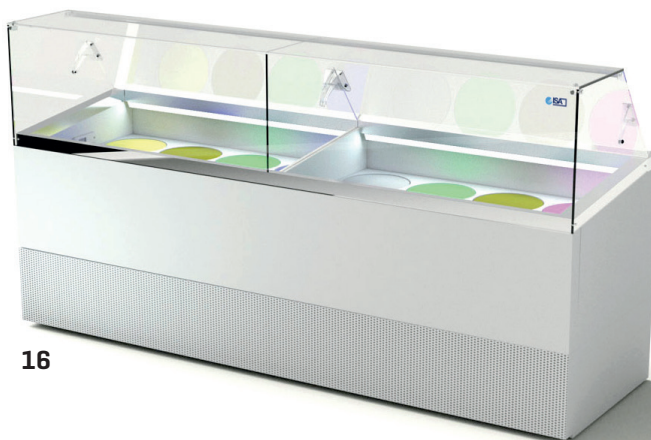

# Cold Wall

## Gelato

H 133

L 4 • 6 • 8 • 12 • 16

8

12

Installation	Plug-in	●
Refrigerant	R290	●
Lighting	Led 5700 K cool white	●
Refrigeration	Static	●
Climatic class	3	●
Operator side closure	Pivoting methacrilate panel system	●
Control panel	Electronic	●
Work top	Stainless steel	●
Equipment handling	Swivel casters with brake	●
Refrigerated storage cell	8-12-16 models (only)	●
Tub holding system + lid		●

### Colors Side panel - Front panel and Grid

White

● Standard

16