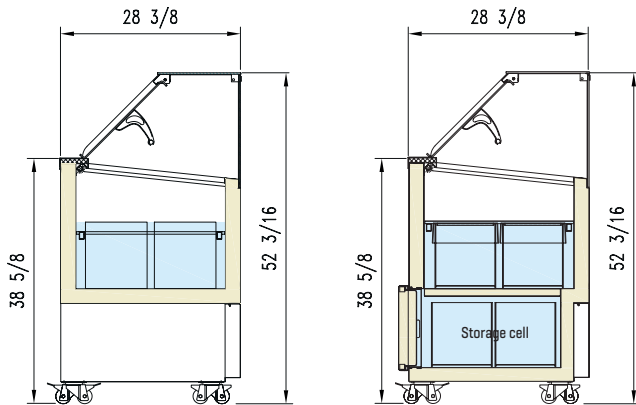

## Cold Wall Gelato

			4	6	8	12	16
External dimensions	Lenght	inch	26 3/16	36 3/4	47 5/16	68 5/16	91 13/16
Capacity	Gross / Net	Display	155 / 87	232 / 130	290 / 173	420 / 260	580 / 346
		Storage	-	-	85 / 85	130 / 130	170 / 170
Weight	Net	lb	148	202	264	396	485
Climate class					3		
Operating conditions		°F / %RH [°C / %RH]	77 / 60 [25 / 60]				
Product temperature		°F [°C]	-5,8 / 5 [-21 / -15]				
Refrigerant					R290		
Compressor	Type / Q.ty	Hermetic / 1				Hermetics / 2	
Defrost					Hot gas		

### Packaging

Type			Carton + Pallet				
External dimensions	Lenght	inch	27 3/4	38 19/32	52 3/4	76 3/8	97 5/8
	Depth x Height	inch	35 7/16 x 61 13/16				
Gross weight	Gross	lb	-	-	-	-	-

4-6

8-12-16

Dealer