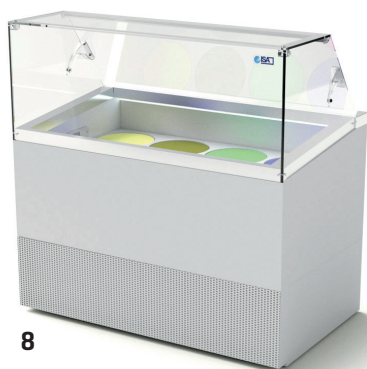

# Cold Wall

## Gelato

H 133

L 4 • 6 • 8 • 12 • 16

8

12

Installation	Plug-in	●
Refrigerant	R290	●
Lighting	Led 5700 K cool white	●
Refrigeration	Static	●
Climatic class	3	●
Operator side closure	Pivoting methacrilate panel system	●
Control panel	Electronic	●
Work top	Stainless steel	●
Equipment handling	Swivel casters with brake	●
Refrigerated storage cell	8-12-16 models (only)	●
Tub holding system + lid		●

### Colors Side panel - Front panel and Grid

White

● Standard

16

### Configuration

Tubs Not included

	4	6	8	12	16
Display	4	6	8	12	16
3 gallon ø 9 9/16 x 10 1/4H	○ ○	○ ○ ○ ○	○ ○ ○ ○ ○ ○	○ ○ ○ ○ ○ ○ ○ ○	○ ○ ○ ○ ○ ○ ○ ○ ○ ○
Storage	-	-	4	6	8
			○ ○	○ ○ ○ ○	○ ○ ○ ○ ○ ○

Tub holding system + lid