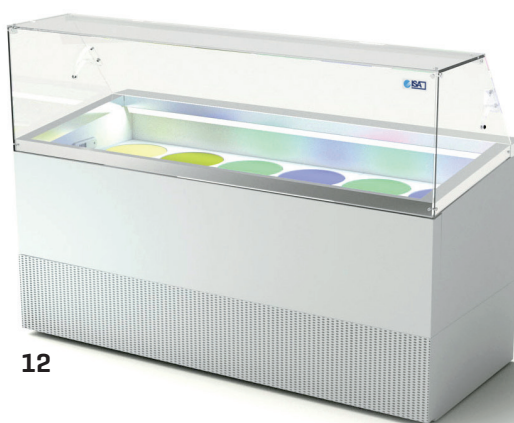

# Cold Wall

## Gelato

H 133

L 4 • 6 • 8 • 12 • 16

8

12

Installation	Plug-in	●
Refrigerant	R290	●
Lighting	Led 5700 K cool white	●
Refrigeration	Static	●
Climatic class	3	●
Operator side closure	Pivoting methacrilate panel system	●
Control panel	Electronic	●
Work top	Stainless steel	●
Equipment handling	Swivel casters with brake	●
Refrigerated storage cell	8-12-16 models (only)	●
Tub holding system + lid		●

### Colors Side panel - Front panel and Grid

White

● Standard

16